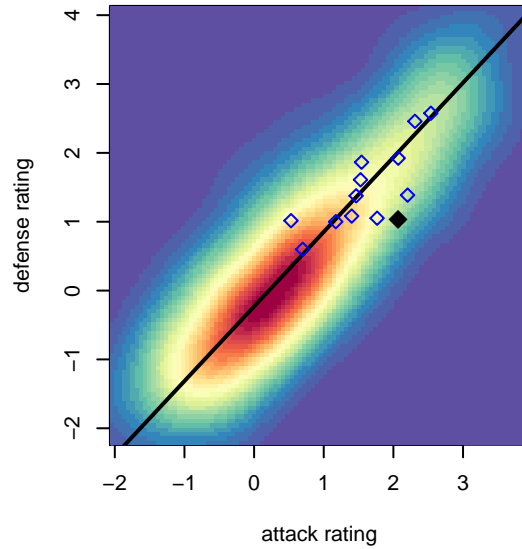

# FC Nova Gold GK G04

FC Nova SC  
 Boise, ID  
 G04 total strength=1247  
 attack=7.9 defense=2.81  
 fall league = Idaho D3 U13G Div 1 U13, Idaho I  
 spr league = Spr Idaho D3 U13/14 Div 1

alt names used:  
 FC NOVA GOLD 04--GK  
 FC NOVA GOLD 04--GK

Venues played:  
 2016 NWCL 04  
 2016 Idaho D3 U13G Division 1 U13  
 2016 FC Nova Fall Showcase U14G Gold  
 2016 Spr Idaho D3 U13/14 Division 1

**FC Nova Gold GK G04**  
 Dots are actual minus expected GF (blue circles) and GA (red triangles).  
 Blue line is smoothed change in attack strength. Red is smoothed change in defense strength.

**attack and defense variance (black dot)  
relative to other teams  
and top 10 in region**

**attack and defense rating  
relative to others at age  
and all opponents in last 13 months**

**Performance relative to 13 month average**